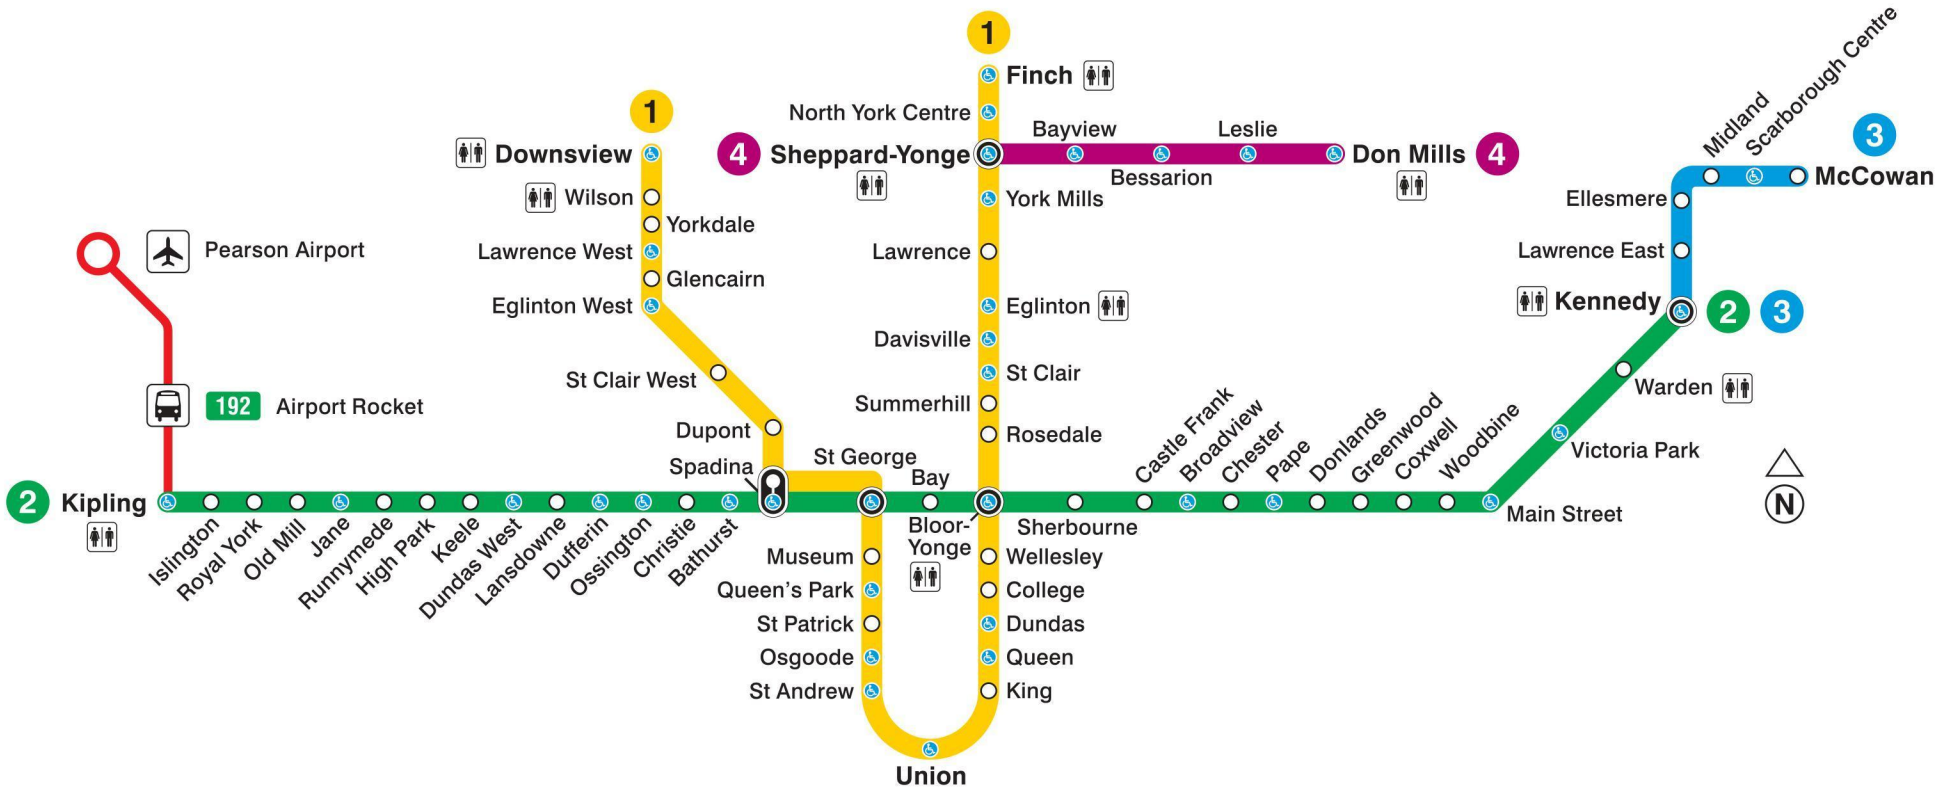

Subway Map

- 1** Yonge-University Line
- 2** Bloor-Danforth Line
- 3** Scarborough Line
- 4** Sheppard Line
- Interchange station
- Accessible station

Hours of operation

Weekday & Saturday service approximately 6 a.m. to 1:30 a.m.
 Sunday service approximately 8 a.m. to 1:30 a.m.
 Holiday start times vary